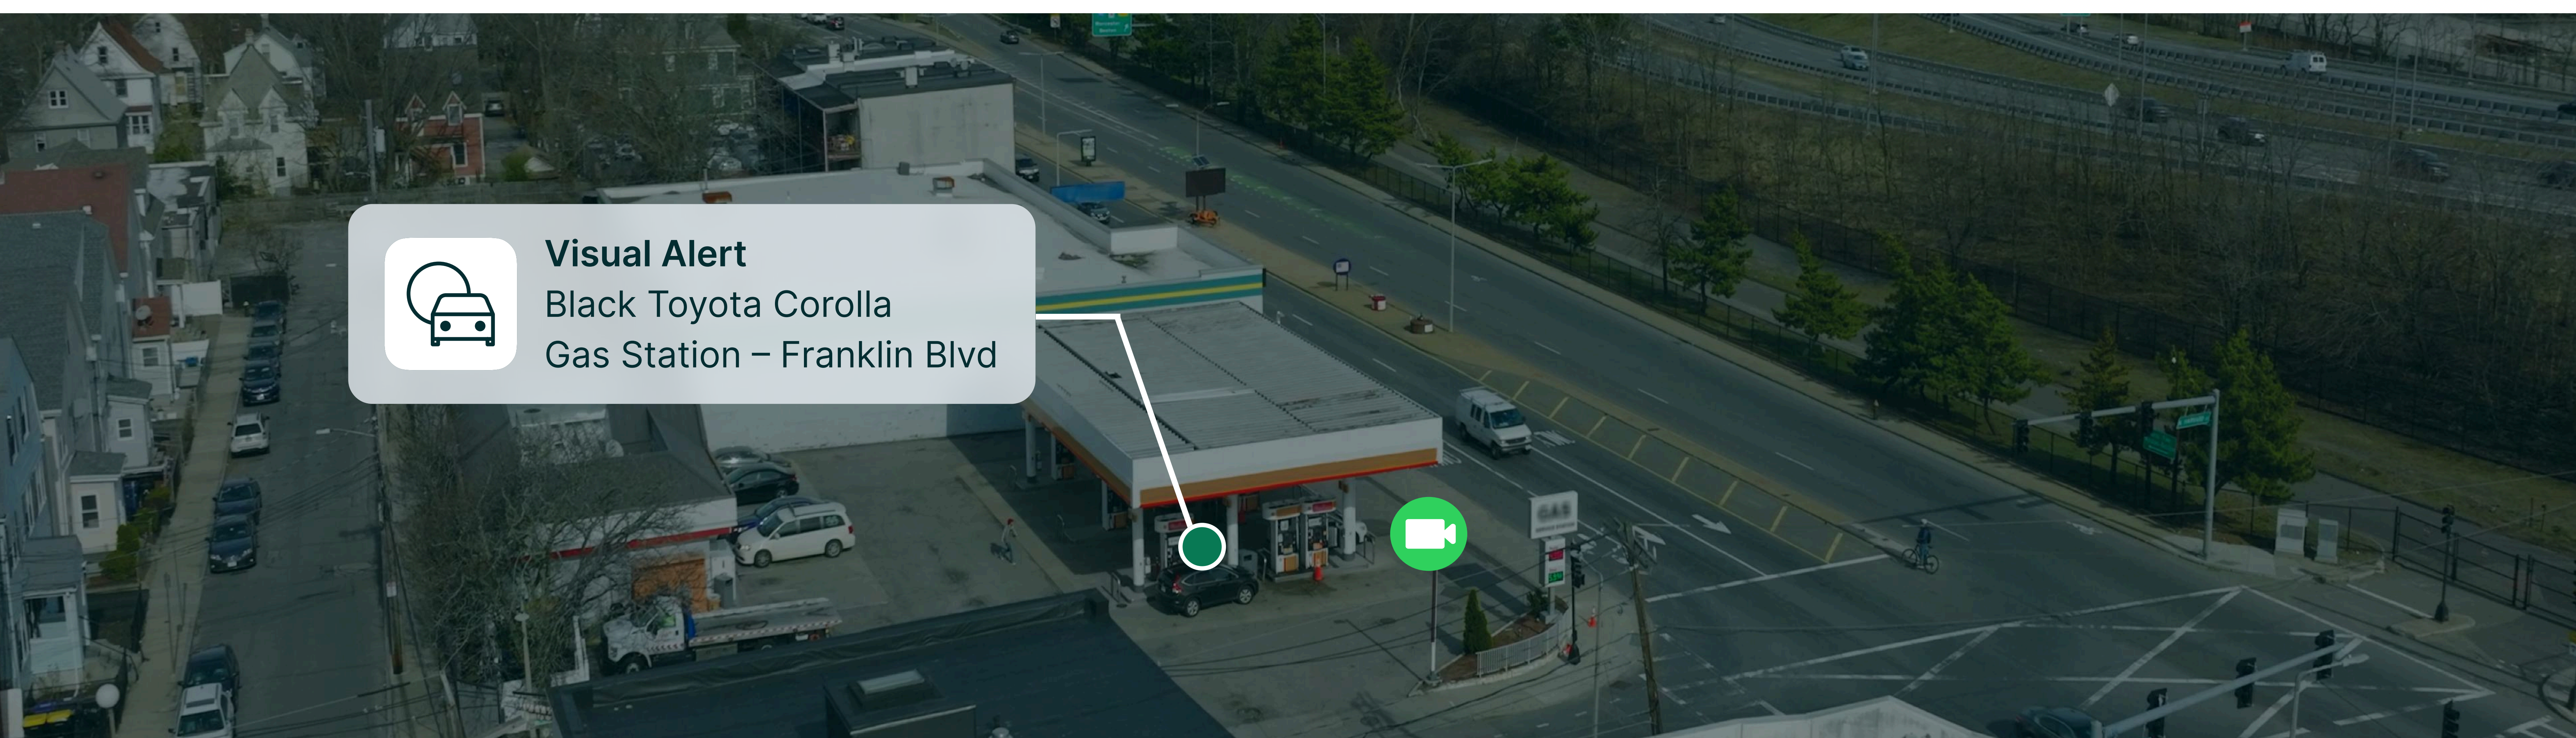

A Solution for Your Common Crimes

- **Violent Crime:** Enable local law enforcement to spot disturbances before they become crimes.
- **Drug Dealing:** Deterrence lights signal police presence.
- **Burglaries:** Live and recorded video for incident review.