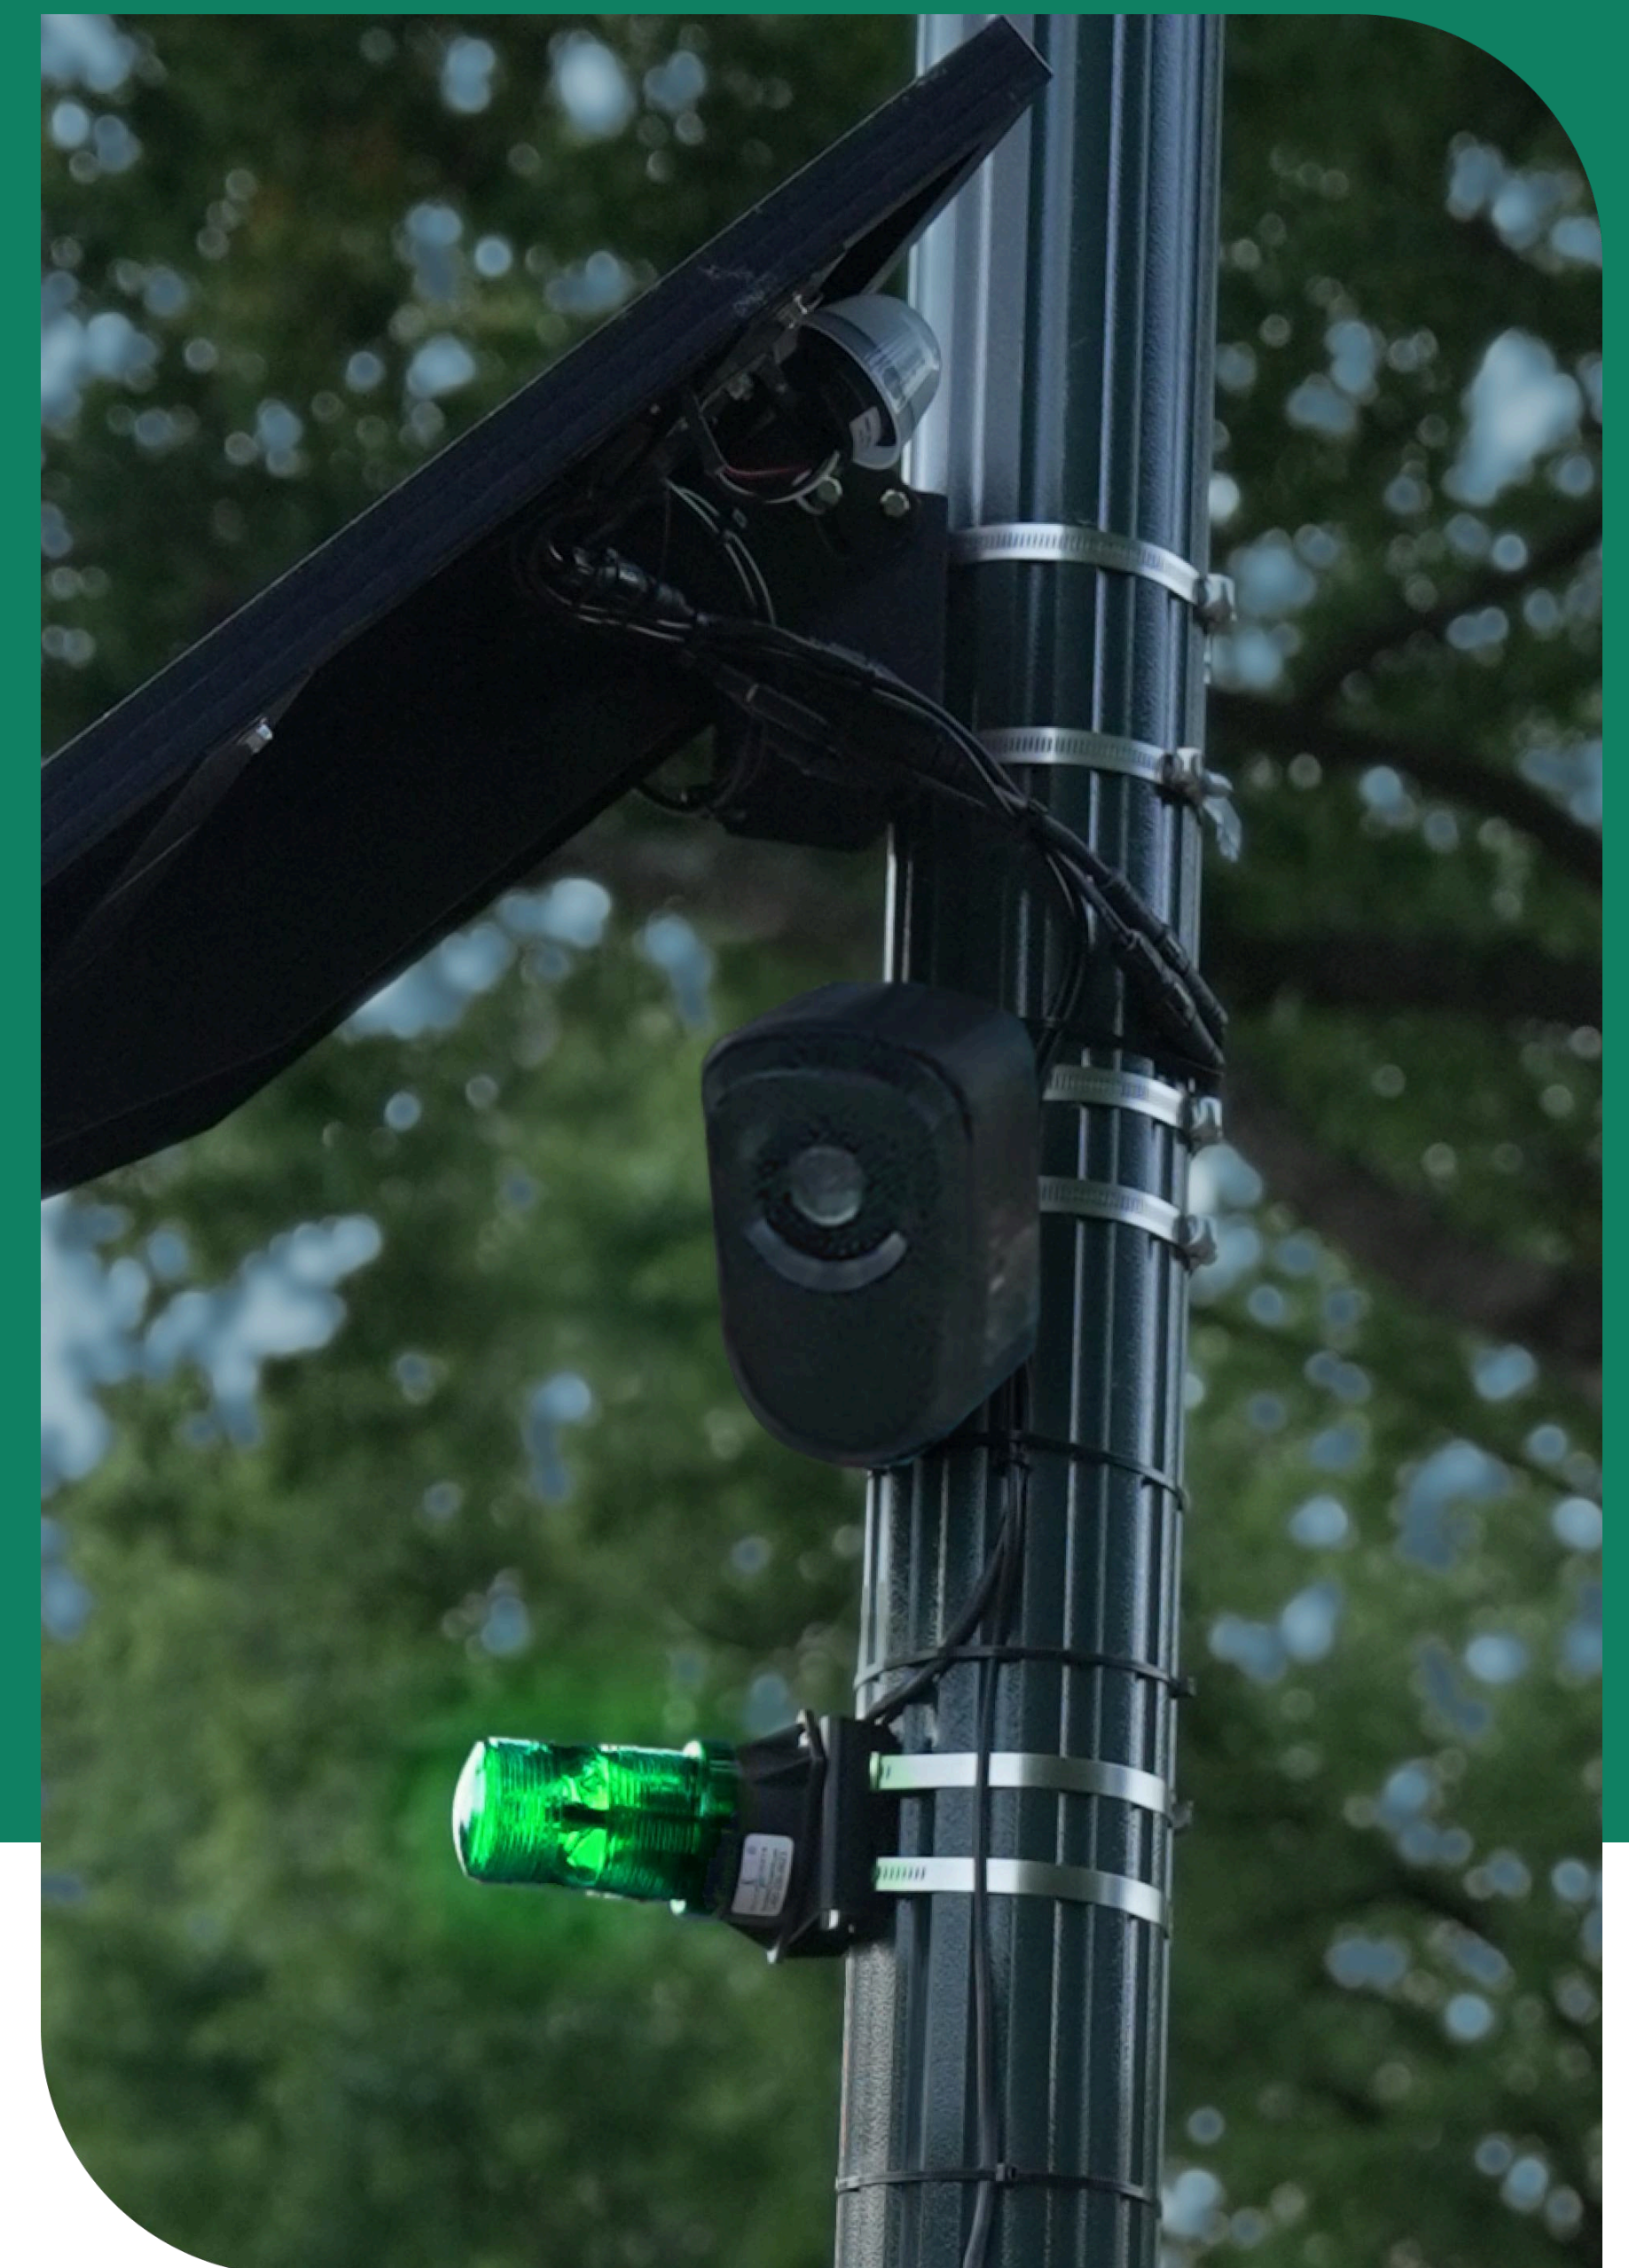

flock safety

Flock Safety® Community Partnership Camera

Elevating Safety in Key Community Spaces

Targeted Security for High-Risk Areas

The Flock Safety® Community Partnership Camera program addresses the need for effective security in areas prone to crime, such as gas stations and convenience stores. These locations, ranking high in reported crime, often lack quality cameras and necessary internet bandwidth for connectivity.

Ideal for Small Footprints

Flock Safety® Community Partnership Camera is designed for gas stations, convenience stores, and similar venues. It's crucial in establishing public/private camera partnerships and enhancing local law enforcement capabilities.

flock safety

flocksafety.com
salesengineering@flocksafety.com

flock safety

Kit Components

- 1 solar-powered camera for continuous video monitoring without external power
- 1 window sticker to educate the public about the cameras with a QR code for more information
- Green flashing deterrence light

Product Specs

VIDEO CAMERA

- 20 FPS 1080p resolution
- Built-in IR
- FOV 90° degrees
- Power: Solar or AC-powered
- Mounting Options: Existing poles only

Seamless Implementation and Support

Flock Safety ensures **easy installation and ongoing maintenance** of the Flock Safety® Community Partnership Camera program system, providing you with a hassle-free and reliable public safety solution.